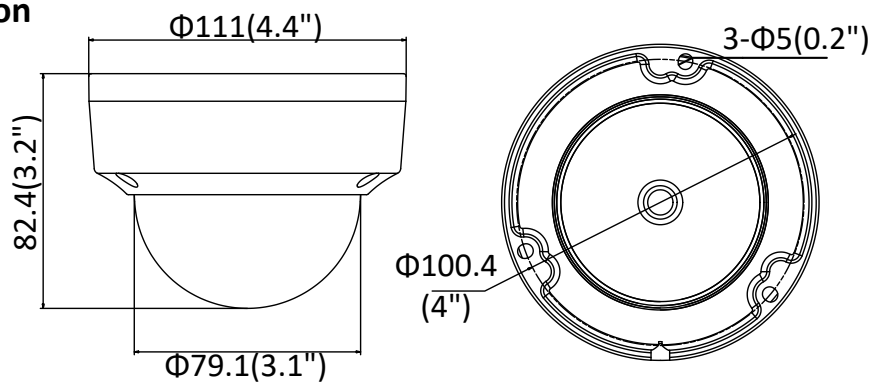

Material	Camera body: metal, bubble: plastic
Dimensions	Camera: $\Phi 111 \times 82.4$ mm ($\Phi 4.4" \times 3.2"$) Package: $134 \times 134 \times 108$ mm ($5.3" \times 5.3" \times 4.3"$)
Weight	Camera: Approx. 610 g (1.3 lb.) With Package: Approx. 820 g (1.8 lb.)

Available Model:

DS-2CD2143G0-I (2.8/4/6/8 mm), DS-2CD2143G0-IS (2.8/4/6/8 mm)

Dimension