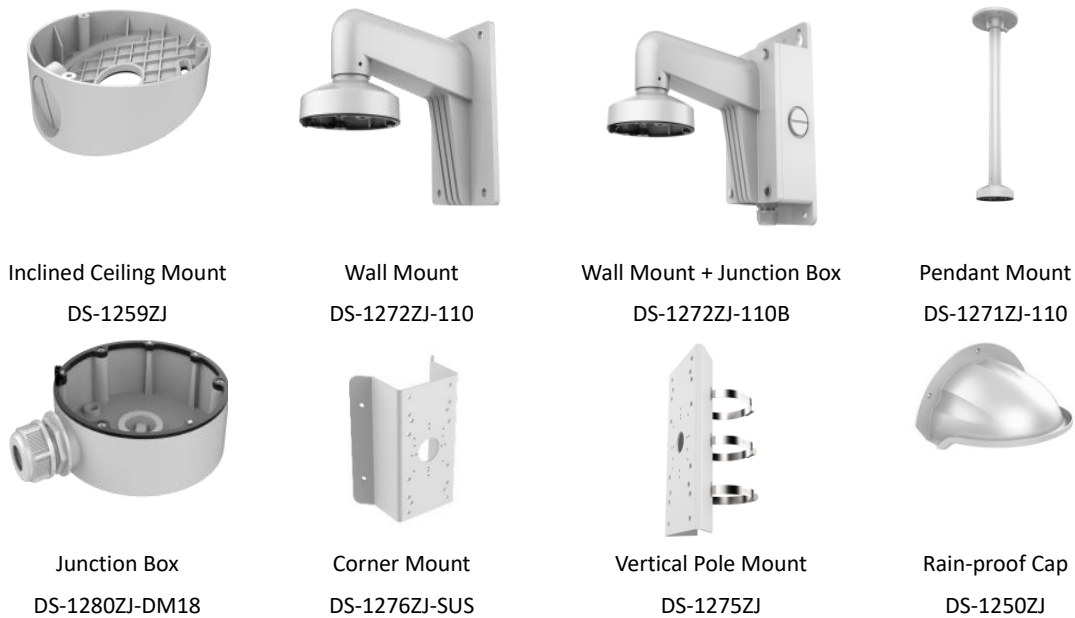

**Available Model:**

DS-2CD2143G0-I (2.8/4/6/8 mm), DS-2CD2143G0-IS (2.8/4/6/8 mm)

**Dimension**

Unit: mm

**Accessory**

Wall Mount  
DS-1258ZJ

Inclined Ceiling Mount  
DS-1259ZJ(Black)

Pendant Mount  
DS-1271ZJ-110(Black)

Wall Mount  
DS-1272ZJ-110(Black)

Corner Mount  
DS-1276ZJ-SUS(Black)

Junction Box  
DS-1280ZJ-DM18(Black)

Wall Mount  
DS-1258ZJ(Black)

Vertical Pole Mount  
DS-1275ZJ-SUS(Black)

Distributed by

**HIKVISION®**